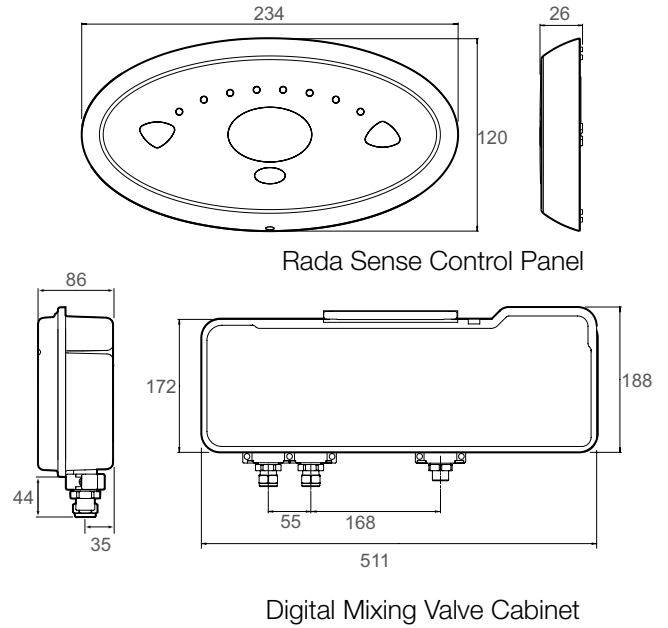

01 Rada Sense Digital Mixing Valve

Basin Sensor Panel

Digital Mixing Valve Cabinet

Line Drawings

06

02 Product Part Numbers

Product Description	Part No
Rada Sense Digital Mixing Valve - basin sensor	1503680
Rada Sense Digital Mixing Valve - shower sensor	1503684

03 To Specify

Rada Sense digital mixing valve with wall-mounted infra-red no-touch sensor control panel for on/off control and temperature adjustment, for basins or showers. Programmable min, max & default temperatures, automatic water shut-off, duty flush and thermal disinfection. Supplied with programming software, 12V DC transformer, checkvalves and strainers.